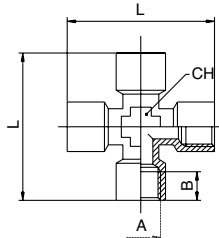

Nickel Plated Brass Adaptors

Equal Crosses

Code	A	B	L	CH
FC10	1/8"	8.5	39	11
FC13	1/4"	11	50	13
FC17	3/8"	12	56	17
FC21	1/2"	15	64	20

Code	A	B	B1	L1	L2	CH
FD10	1/8"	8.5	8	39	37	11
FD13	1/4"	11	11	50	48.5	13
FD17	3/8"	12	11.5	56	54	17
FD21	1/2"	15	14	64	61	20

Code	A	B	L	CH
FE10	1/8"	8	35	11
FE13	1/4"	11	47	13
FE17	3/8"	11.5	52	17
FE21	1/2"	14	58	20