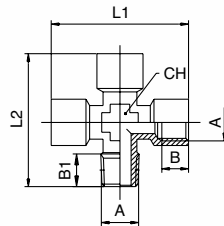

Nickel Plated Brass Adaptors

Equal Crosses

Code	A	B	L	CH
FC10	1/8"	8.5	39	11
FC13	1/4"	11	50	13
FC17	3/8"	12	56	17
FC21	1/2"	15	64	20

Code	A	B	B1	L1	L2	CH
FD10	1/8"	8.5	8	39	37	11
FD13	1/4"	11	11	50	48.5	13
FD17	3/8"	12	11.5	56	54	17
FD21	1/2"	15	14	64	61	20

Code	A	B	L	CH
FE10	1/8"	8	35	11
FE13	1/4"	11	47	13
FE17	3/8"	11.5	52	17
FE21	1/2"	14	58	20