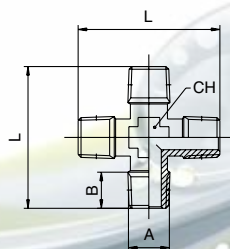

Nickel Plated Brass Adaptors

Equal Crosses

Code	A	B	L	CH
FC10	1/8"	8.5	39	11
FC13	1/4"	11	50	13
FC17	3/8"	12	56	17
FC21	1/2"	15	64	20

Code	A	B	B1	L1	L2	CH
FD10	1/8"	8.5	8	39	37	11
FD13	1/4"	11	11	50	48.5	13
FD17	3/8"	12	11.5	56	54	17
FD21	1/2"	15	14	64	61	20

Code	A	B	L	CH
FE10	1/8"	8	35	11
FE13	1/4"	11	47	13
FE17	3/8"	11.5	52	17
FE21	1/2"	14	58	20